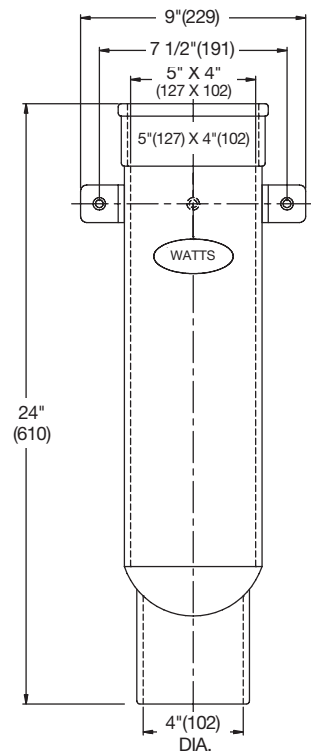

RD-980

Consult factory for all applications outside of listed parameters.
Prices do not include applicable taxes.