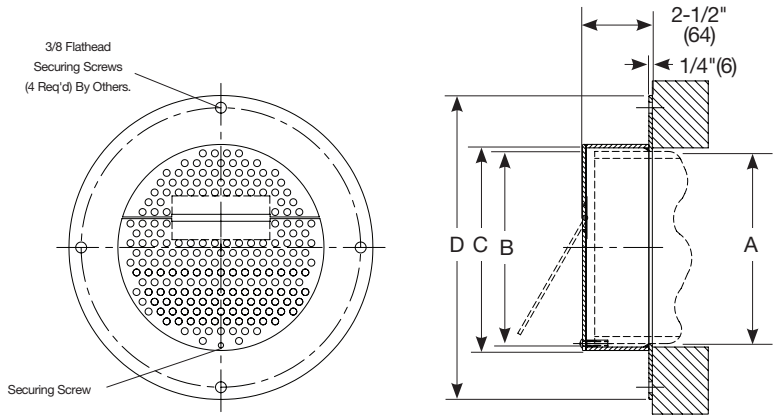

Downspout Nozzles

RD-950 Stainless Steel Downspout Cover

Model Number	Outlet Size	WT., lbs.	List Price
RD-953,4	3, 4"	8	\$2,910.00
RD-956	6"	9	3,073.50
RD-958	8"	10	3,220.00
RD-9510	10"	12	3,407.00
RD-9512	12"	14	3,615.00

Options for RD-950 Series:

Suffix	Description	List Price
-6	Vandal Proof	\$152.00

RD-970/980 Downspout Boot

Model Number	Outlet Size	WT., lbs.	List Price
RD-970	4" x 3"	20	\$824.00
RD-980	5" x 4"	30	1,313.50