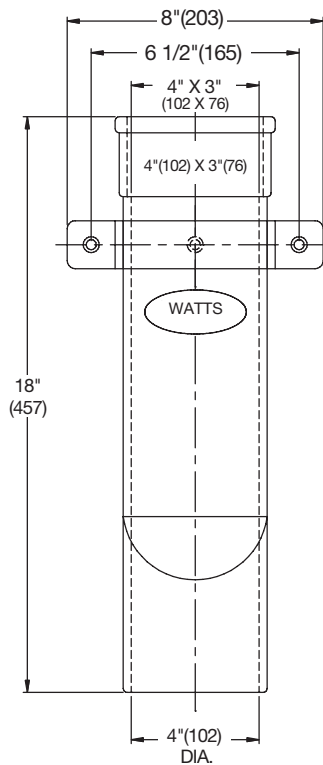

Downspout Nozzles

RD-950 Stainless Steel Downspout Cover

Model Number	Outlet Size	WT., lbs.	List Price
RD-953,4	3, 4"	8	$2,910.00
RD-956	6"	9	3,073.50
RD-958	8"	10	3,220.00
RD-9510	10"	12	3,407.00
RD-9512	12"	14	3,615.00

Options for RD-950 Series:

Suffix	Description	List Price
-6	Vandal Proof	$152.00

RD-970/980 Downspout Boot

Model Number	Outlet Size	WT., lbs.	List Price
RD-970	4" x 3"	20	$824.00
RD-980	5" x 4"	30	1,313.50

RD-970

Consult factory for all applications outside of listed parameters.
Prices do not include applicable taxes.